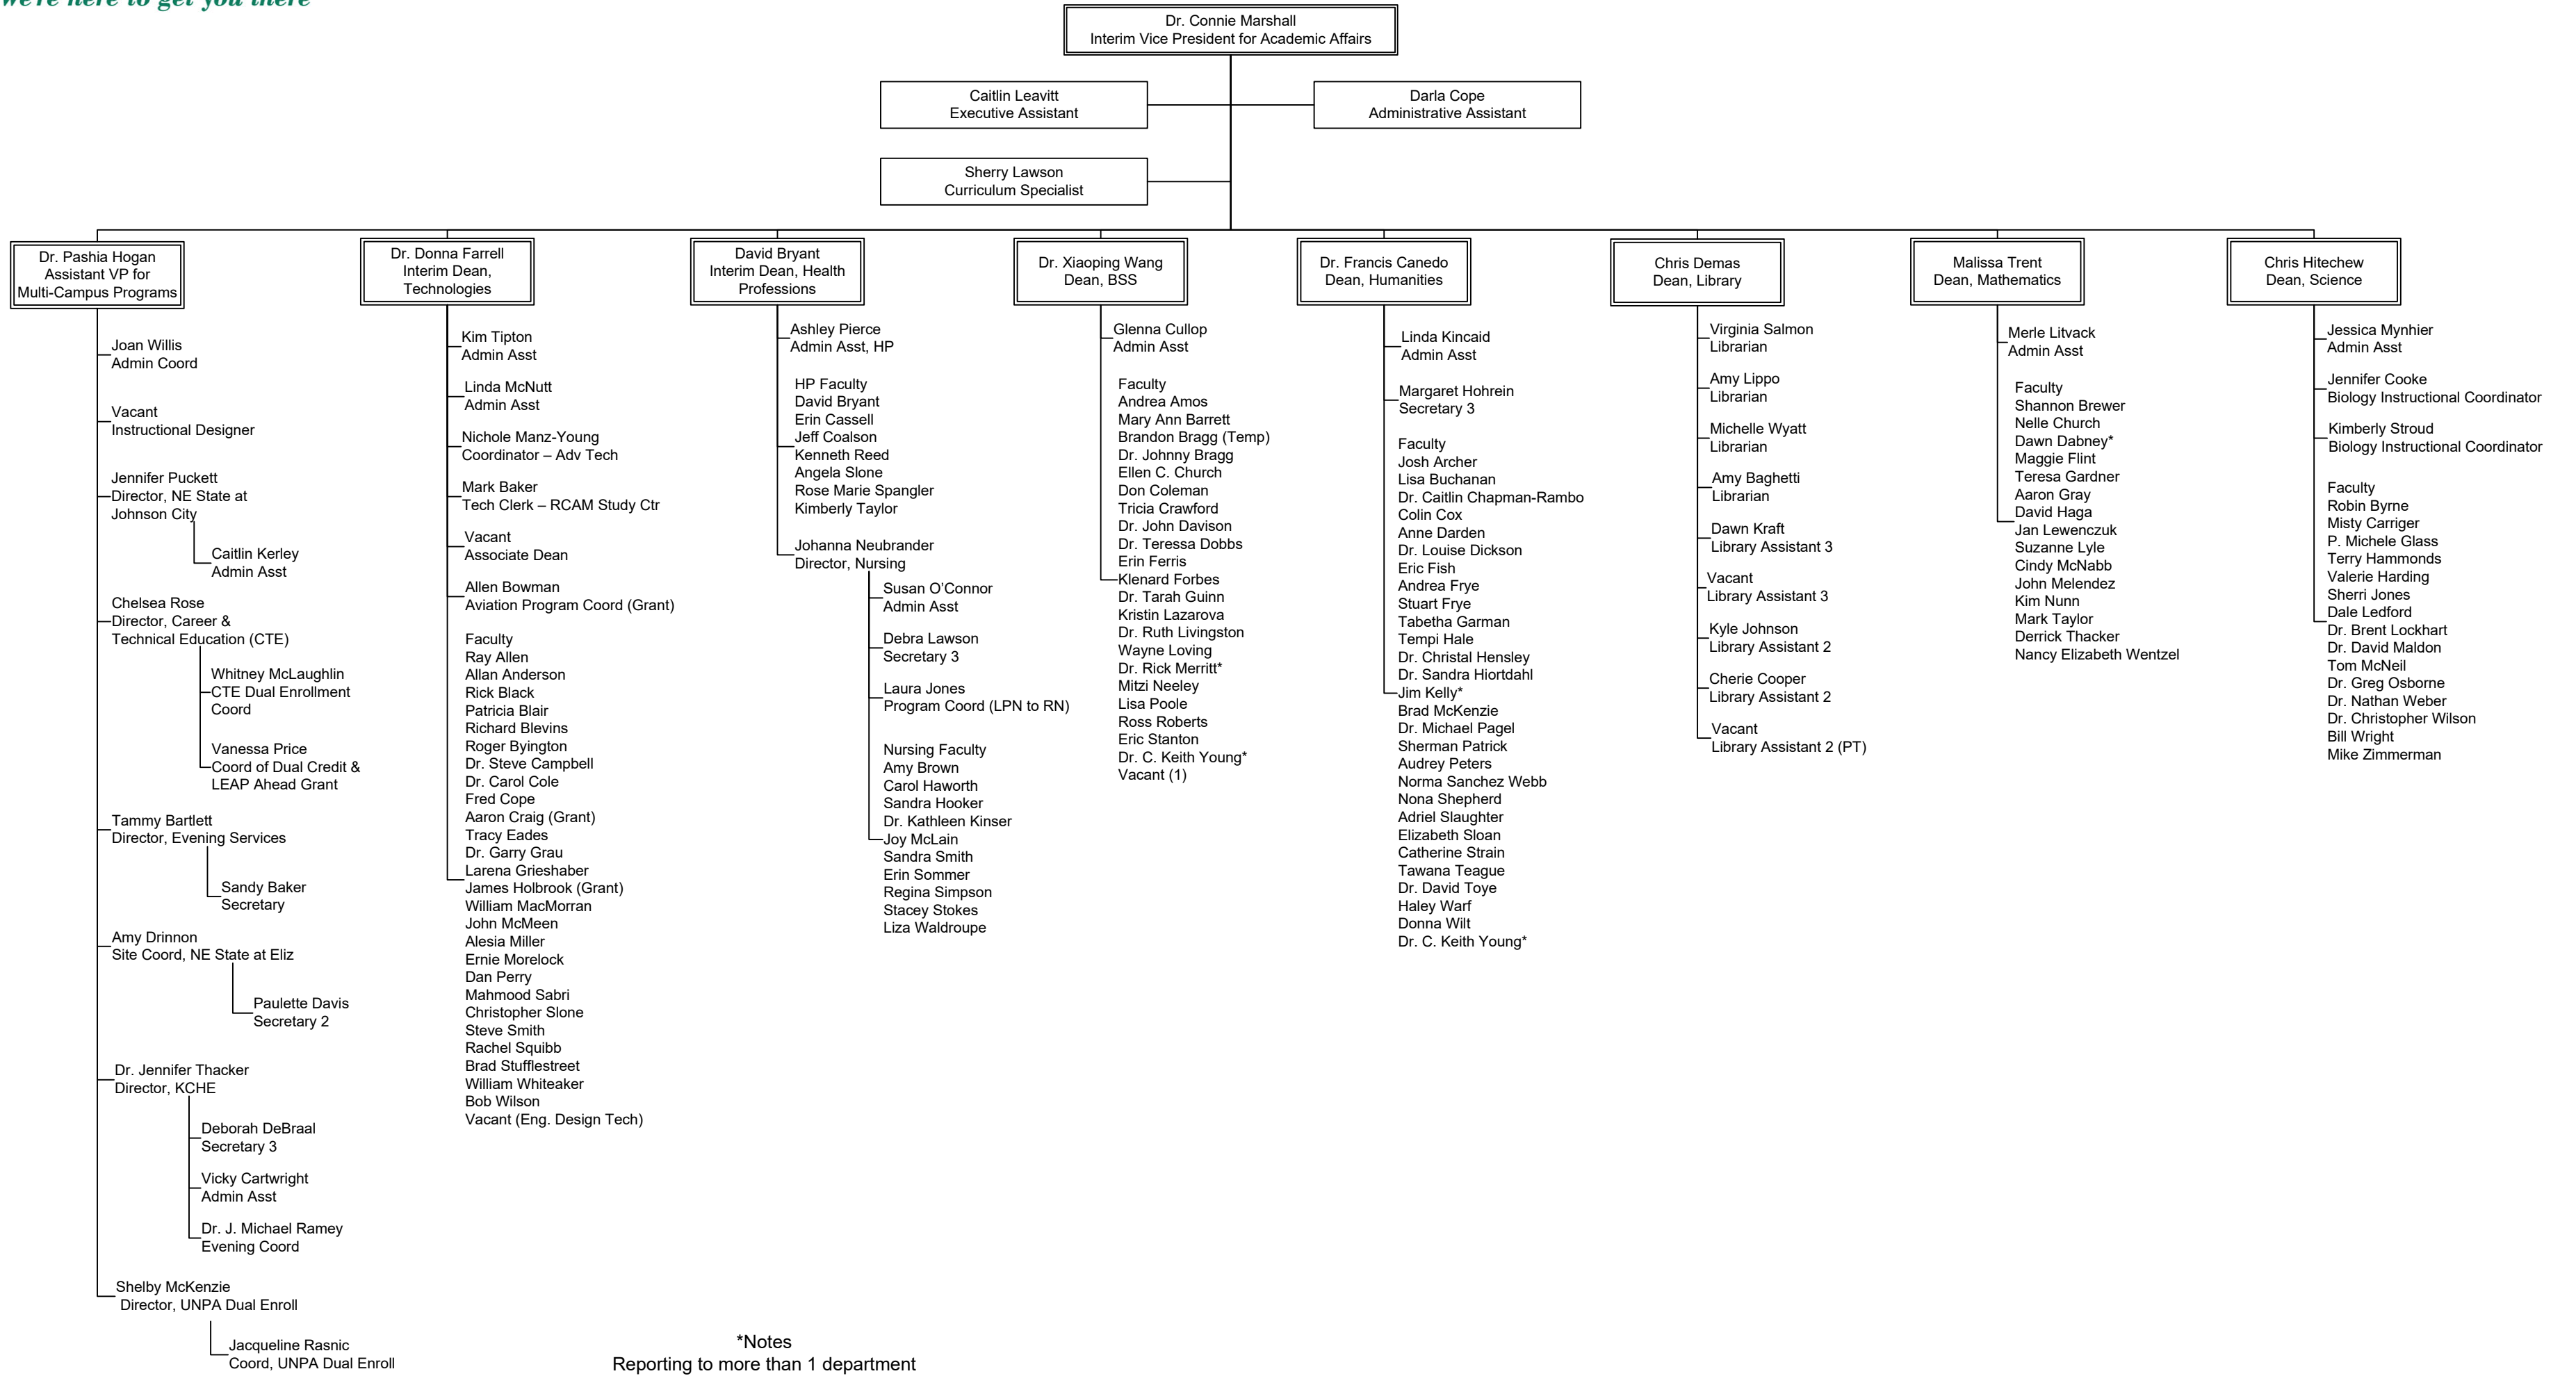

**Office of the President
January 2021 Organizational Chart**

Office of Academic Affairs
January 2021 Organizational Chart

Office of Administration & Grant Development
January 2021 Organizational Chart

**Office of Economic & Workforce Development
January 2021 Organizational Chart**

Office of Finance & Information Technology
January 2021 Organizational Chart

Office of Institutional Excellence & Student Success
January 2021 Organizational Chart

*Notes
Reporting to more than 1 department

**Office of Safety, Security and Plant Operations
January 2021 Organizational Chart**