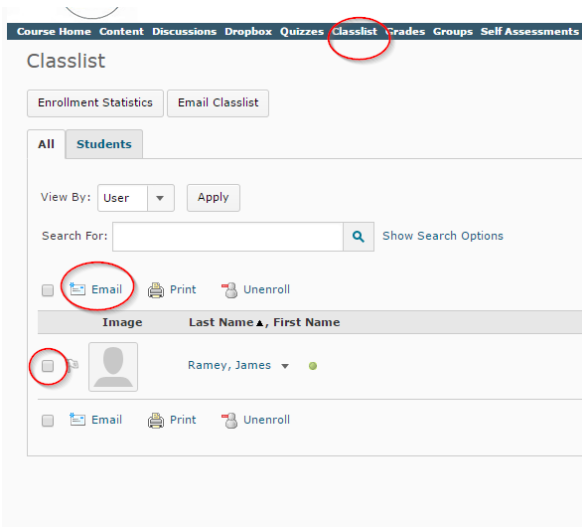

4) To send your instructor an email, click on "Classlist," click in the box beside the instructor's name, and then click on the email icon.